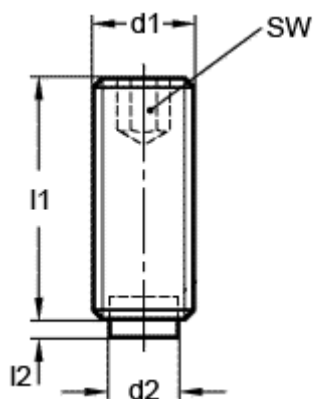

Data Sheet

Article number: 209306251

Description: E+G Grub screw, st. steel
GN 913.5-M6-32-MS

Measures

$d1$ = M6

$d2$ = 4.0

$l1$ = 32

$l2$ = 1.0

SW = 3.0